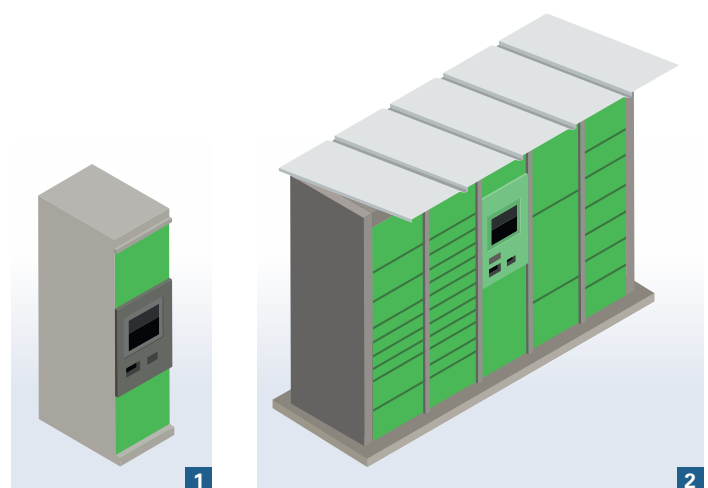

Modular City Terminal design

- Each City Terminal contains at least one control unit.
- The control unit has virtually unlimited expansion possibilities, with seven module variants. This means that the Terminal can be fully tailored to customer requirements.
- City Terminals offer five different standard compartments (from XS to XL), as well as two special compartments for clothing.

Product features

- Opening hours extended to 24/7
- New sales opportunities
- Increased reach
- Customers can pick up ordered items on their way home.
- Employee utilisation can be increased, as a result of Terminal use.
- Terminals allow easy delivery and return of packages and shipments, ordered via e-commerce trading in the B2C / C2B market.
- The sophisticated software contains tools for analysing purchasing behaviour.
- The Terminals are equipped with the latest technology, and can be positioned both indoors and outdoors.

City Terminal

1_City Terminal control unit

Includes	15" touchscreen, industrial PC, router and RFID
Compartments	1 x L and 1 x XL
Power	Input voltage: 220 V consumption: 0.87 kWh
Dimensions*	Height 2000 x Width 515 x Depth 640 mm
Weight	approx. 121 kg

2_City Terminal roof (for outdoor use)

Protection and light	A roof is available for outdoor use. A roof with integrated LED lighting can optionally be ordered for each module.

* Tolerance differences of 2 % possible