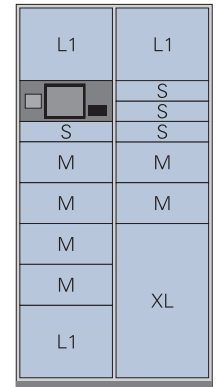

Compartment**	XS	S	M	L
Height (mm)	125	90	180	580
Width (mm)	170	450	450	450
Tiefe (mm)	450	450	450	450

2_Home Terminal with 11 compartments

Extension	Module with 12 compartments can be added.
Includes	Integral control unit with 8" touchscreen, barcode- + NFC reader
Power	Input voltage: 220 V, consumption: 0.54 kWh
Weight	Approx. 190 kg
Dimensions*	Height 1475 × Width 960 × Depth 420/580 mm

Compartment**	S	M	L1	L2	XL
Height (mm)	60	150	320	325	690
Width (mm)	380	380	380	380	375
Depth (mm)	395/550	395/550	395/550	395/550	395/550

* Tolerance differences of 2% possible
 ** Internal dimensions

Home Terminal

3_Home Terminal with 14 compartments

Extension	Module with 15 compartments can be added.
Includes	Integral control unit with 8" touchscreen, barcode- + NFC reader
Power	Input voltage: 220 V, consumption: 0.54 kWh
Weight	Approx. 205 kg
Dimensions*	Height 1830 × Width 960 × Depth 420/580 mm

Compartment**	S	M	L1	L2	XL
Height (mm)	60	150	320	325	690
Width (mm)	380	380	380	380	375
Depth (mm)	395/550	395/550	395/550	395/550	395/550

Facts

Colours

24/7 Smart Terminals are now even more durable, thanks to a special powder and anti-graffiti coating. Terminals are available in over 200 RAL colours.